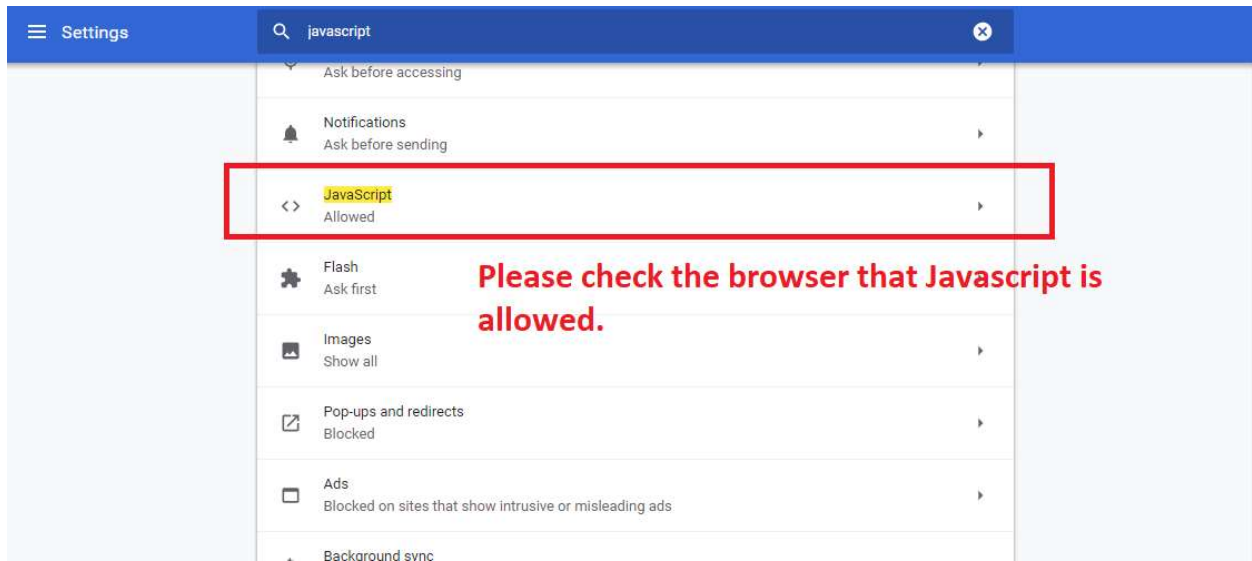

- **Firefox:** Check your browser that JavaScript is allowed and add-ons to disable JavaScript.

The image shows the Firefox "about:config" page. The browser's address bar displays "Firefox | about:config". Below the address bar is a table of configuration preferences. The table has four columns: "Preference Name", "Status", "Type", and "Value". The row for "javascript.enabled" is highlighted in blue and shows a status of "default", a type of "boolean", and a value of "true".